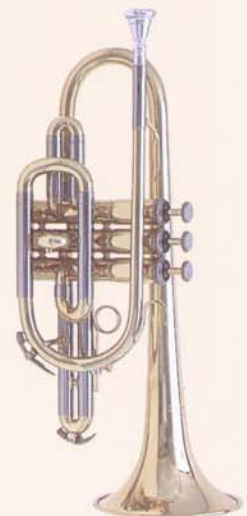

Hi Horns

Clayton R. Frounfelker III, Dealer
(414) 421-0554
clayton@hihorns.com

Model

Specifications				
Model	KTR 700	KCR 730	KCR 731	KSL 750
Bore	.460	.470	.470	.500
Weight	2 1/2 lbs	2 lbs	2 lbs	2 1/2 lbs
Length	19 1/8"	15"	14"	44"
Bell Dia.	4 7/8"	4 3/4"	4 3/4"	8"
Key	Bb	Bb	Bb	Bb

Specifications subject to change without notice

Made to play where a student performs, in the middle register.

Handcrafted instruments of exceptional value, built with *Kanstul* quality and durability.

STANDARD FEATURES:
Extra Strong Bracing • Monel pistons
Molded Plastic Case • Kanstul Mouthpiece

KTR 700

KTR700 Trumpet

- 1st Slide Thumb Throw
- 3rd Slide Stop
- Amado water keys

KCR731 Cornet

- 1st Slide Thumb Throw
- Shepherds Crook Bell

KCR 731

KSL750 Trombone:

- Innerslides - Chrome Plated Nickel Silver
- Outerslides - Brass
- Hand Fitted for Smooth Action

KSL 750

KCR 730

KANSTUL
MUSICAL INSTRUMENTS