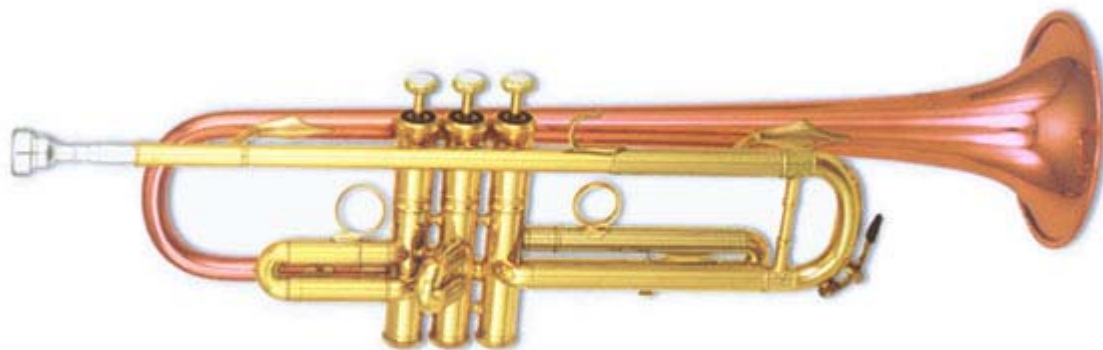

# ZKT1500 TW

Kanstul Bb Trumpet

## *Signature Series*

**Key:** Bb **Bore:** 460, all brass tuning **Tubing:** All brass, no nickel

**Bell:** 7, hand-hammered, one-piece, 5 inch, *thin copper*

**Water Keys:** Standard (1) on tuning slide, third valve pull

**Tuning slide:** Hand-fitted, single radius, standard single brace

**Valve Caps:** Standard, light weight bottom caps

**First Valve Slide:** Hand-fitted, ring

**Mouthpipe:** 25

**Third Valve Slide:** Hand-fitted, ring, positive stop

**Pistons:** Monel

**Valves:** Brass valve guides

**Hi Horn's In-Stock Finish:** Scratch Brush Lacquer

**List Price:** *Internet display prohibited - contact Hi Horns*

**Sound:** Bright, focused, ideal for upper register, fast response